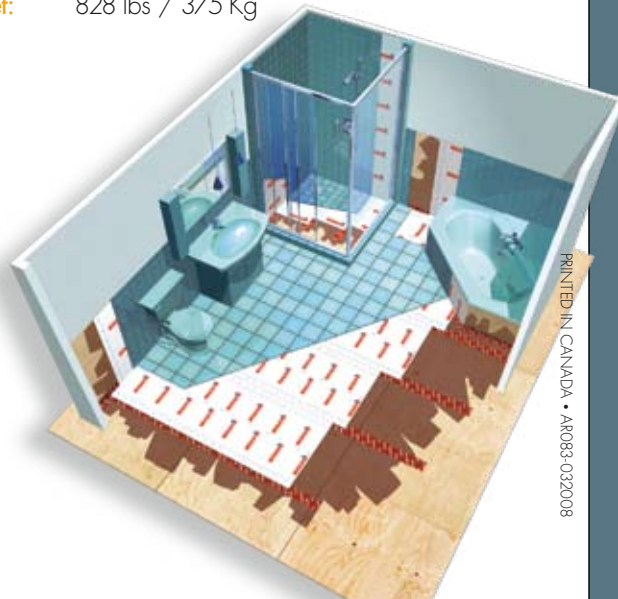

VARIOUS WATERPROOFING

WATERPROOFING KIT FOR SHOWER BASE

contains all the material required to waterproof a home-made shower base (approx. 19 ft²).

The RESISTO BASIC WATERPROOFING MEMBRANE is a 60-mil-thick, self-adhesive membrane composed of elastomeric bitumen and a woven polyethylene complex. It has a nonslip surface and is very resistant to tearing and foot traffic. It has an easy-to-remove silicone-treated release sheet (double selvage) on the self-adhesive side.

The RESISTO RED ZONE WATERPROOFING TAPE (4-in-wide) is used to waterproof joints between abutted (non-overlapping) RESISTO BASIC WATERPROOFING MEMBRANE and on upstands and other construction angles.

CONTENTS OF THE KIT:

- RESISTO INTERIOR PRIMER (910 ml)
- RED-ZONE WATERPROOFING TAPE (10 cm x 7.6 m / 4" X 25')
- RESISTO BASIC WATERPROOFING MEMBRANE (50 cm x 3.5 m / 20" X 11.5')
- Brush and gloves

UPC Code: 6 23680 11002 1

Product code	Dimensions	Thickness mm / mil	Approximate surface covered per kit	
			ft²	m²
11002	20" x 11.5' 50 cm x 3.5 m	1.5 / 60	19	1.75

Box per pallet: 76

Weight (±) per pallet: 828 lbs / 375 Kg

PRINTED IN CANADA • AR083-032008